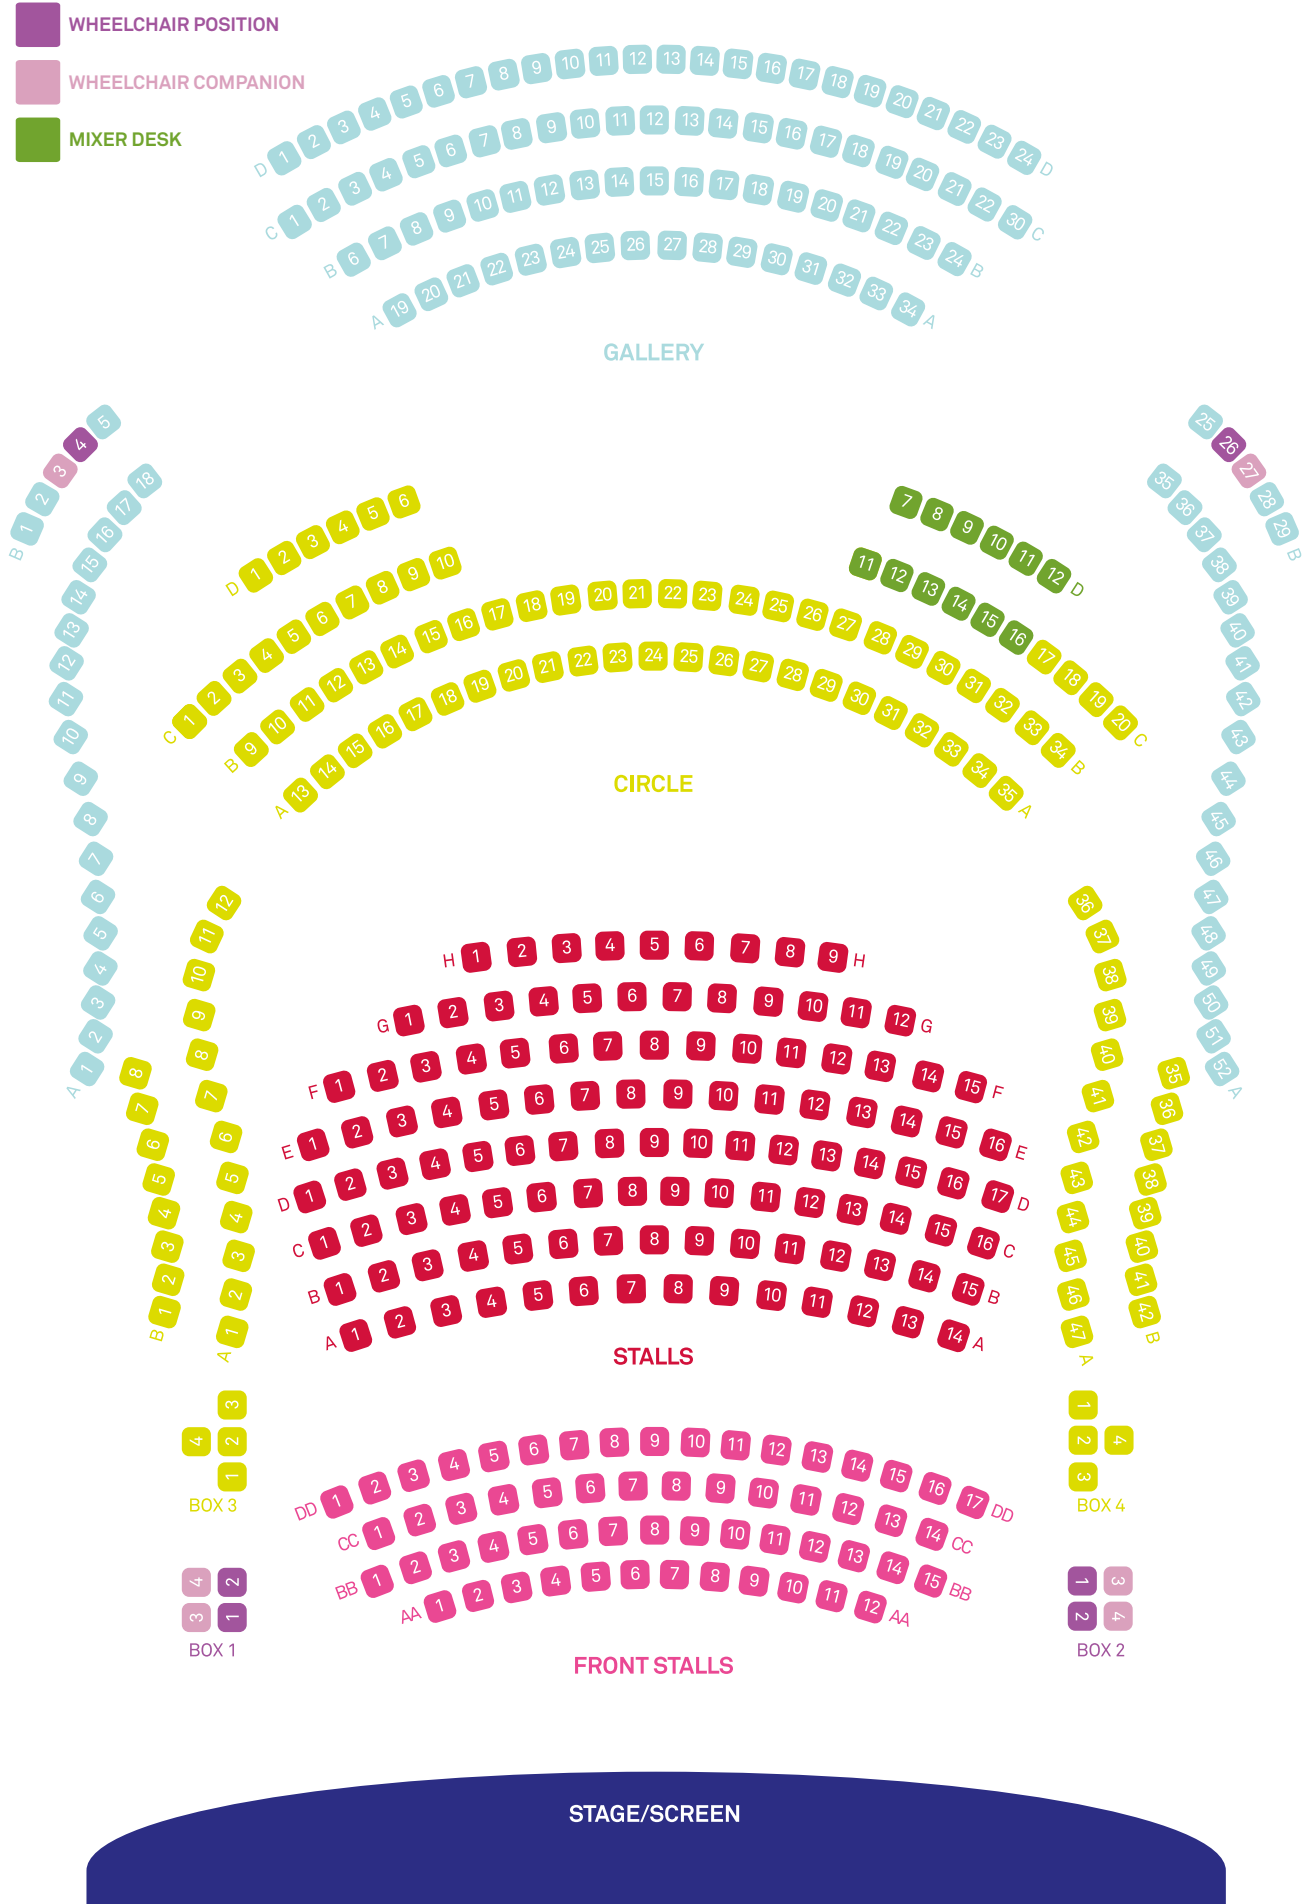

- WHEELCHAIR POSITION
- WHEELCHAIR COMPANION
- MIXER DESK

# The Core Seating Plan

## Full format